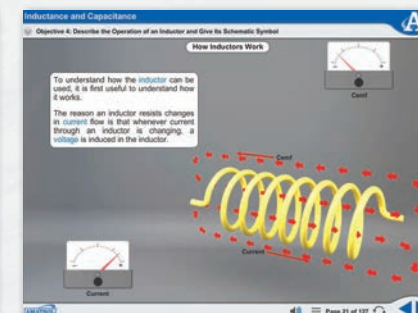

T7017A Multimedia